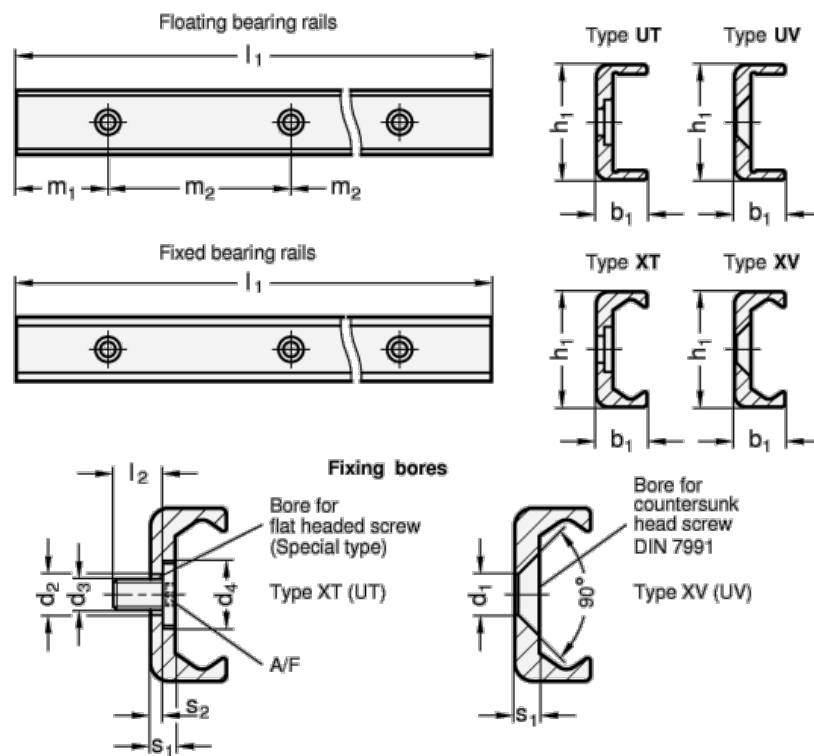

Article number: 2024222856040UV

Description: E+G Compact Profile GN 2422-28-560-40

Measures

A/F =	L2 =	=
b1 = 12.3	m1 = 40	=
d1 = 5.5	m2 = 80	=
d2 =	s1 = 4	=
d3 =	s2 =	=
d4 =	Weight in (g) = 678	=
h1 = 28		
L1 = 560		